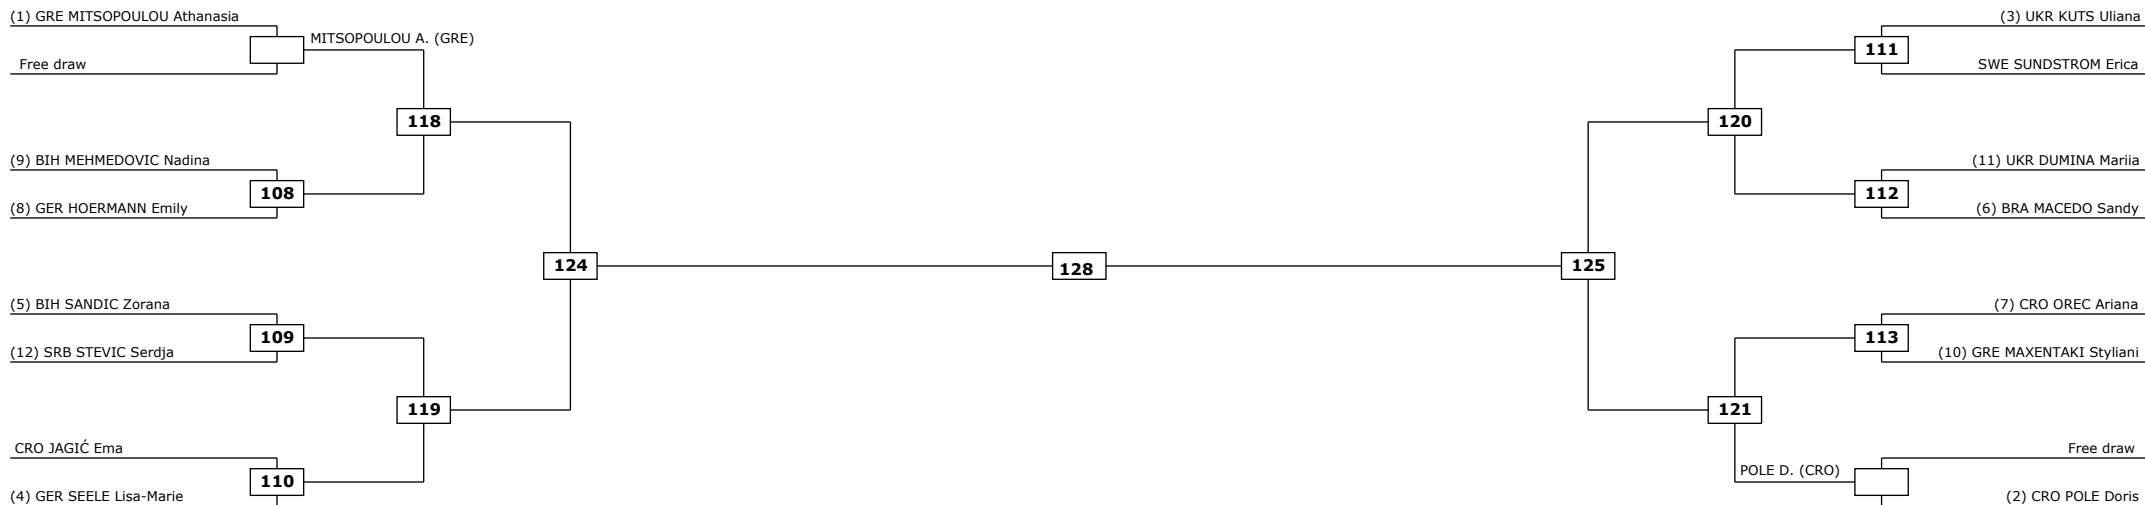

(DQB) Win by Disqualification for unspo

R: Round

Classification

| |
|--|
| |
| |
| |
| |
| |

LEGEND:

(RSC) Win by Referee stop the contest
(PTF) Win by final score

(WDR) Win by Withdrawal
(DSQ) Win by Disqualification

(DQB) Win by Disqualification for unspo
R: Round

Classification

| |
|--|
| |
| |
| |
| |
| |

Classification

| |
|--|
| |
| |
| |
| |
| |

Classification

| |
|--|
| |
| |
| |
| |
| |

LEGEND

(RSC) Win by Referee stop the contest
 (PTF) Win by final score

(WDR) Win by Withdrawal
 (DSQ) Win by Disqualification

(DQB) Win by Disqualification for unspo
 R: Round

Classification

| |
|--|
| |
| |
| |
| |
| |