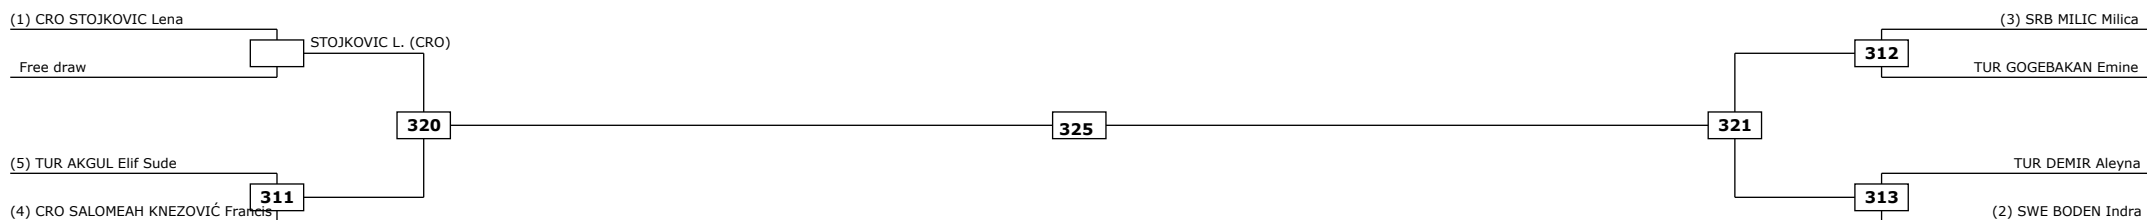

(DQB) Win by Disqualification for unspo

R: Round

Classification

| |
|--|
| |
| |
| |
| |
| |

LEGEND:

(RSC) Win by Referee stop the contest
(PTF) Win by final score

(WDR) Win by Withdrawal
(DSQ) Win by Disqualification

(DQB) Win by Disqualification for unspo
R: Round

Classification

| |
|--|
| |
| |
| |
| |
| |

Classification

| |
|--|
| |
| |
| |
| |
| |

Classification

| |
|--|
| |
| |
| |
| |
| |

LEGEND