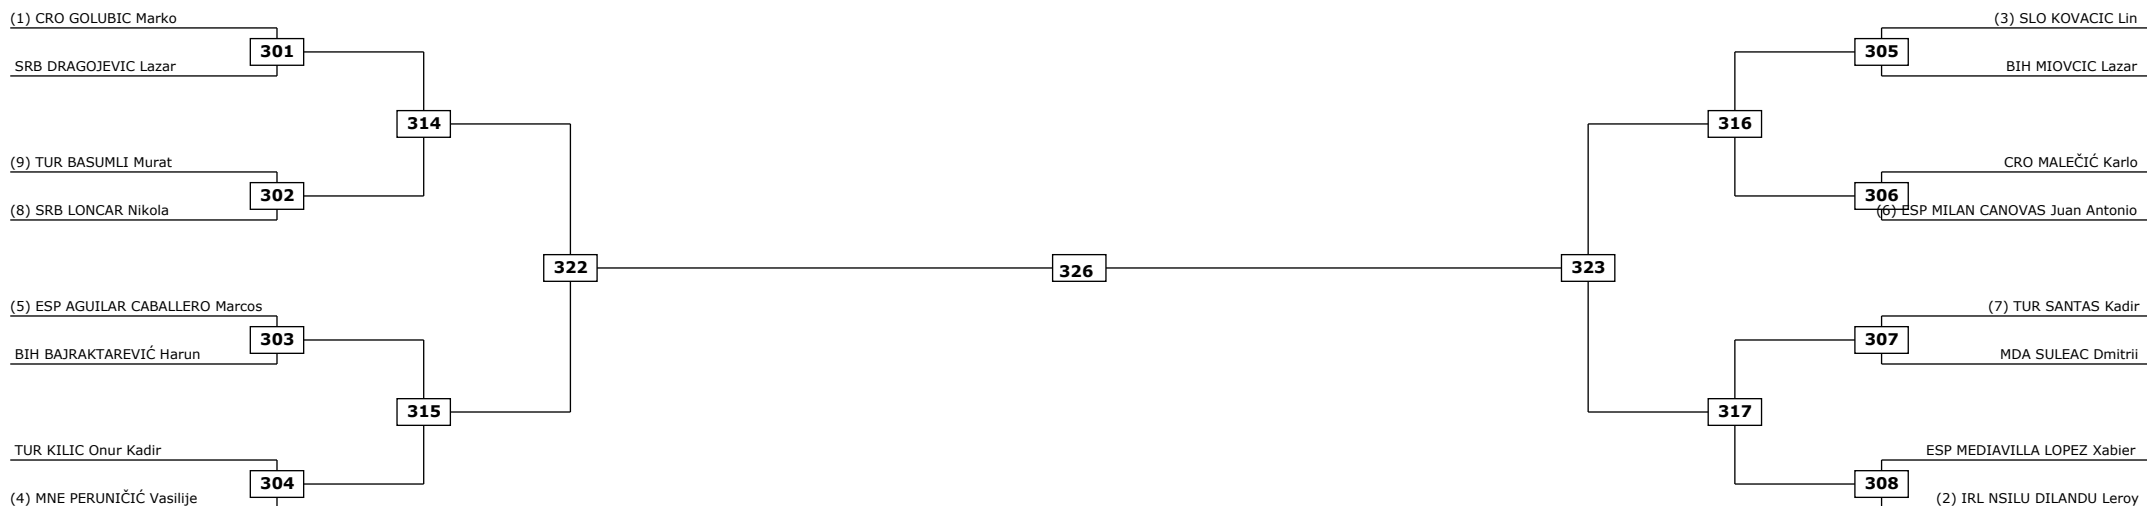

Classification

| |
|--|
| |
| |
| |
| |
| |

Classification

| |
|--|
| |
| |
| |
| |
| |

LEGEND

(RSC) Win by Referee stop the contest
(PTF) Win by final score

(WDR) Win by Withdrawal

(DSQ) Win by Disqualification

(DQB) Win by Disqualification for unspo

R: Round

Classification

| |
|--|
| |
| |
| |
| |
| |

LEGEND:

(RSC) Win by Referee stop the contest
(PTF) Win by final score

(WDR) Win by Withdrawal

(DSQ) Win by Disqualification