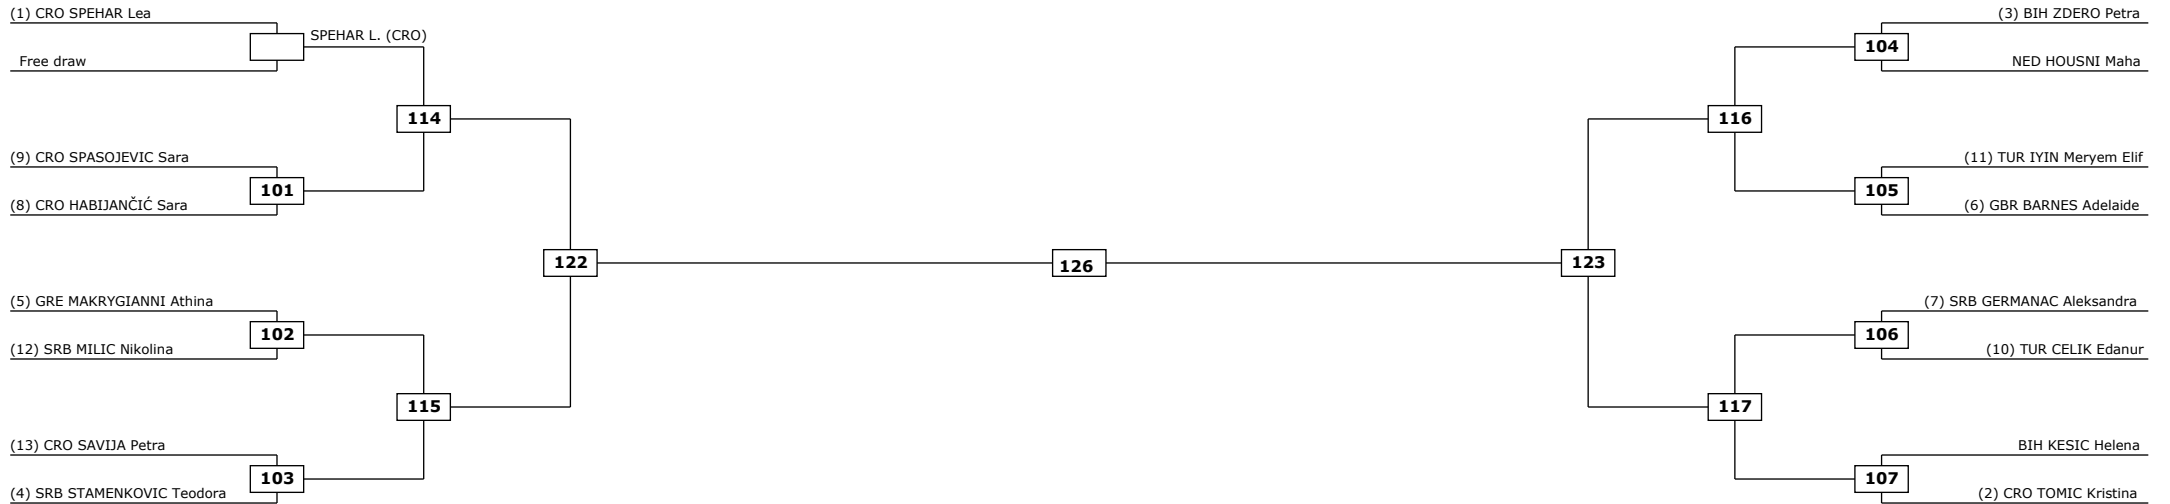

(DQB) Win by Disqualification for unspo

R: Round

Classification

| |
|--|
| |
| |
| |
| |
| |

LEGEND:

(RSC) Win by Referee stop the contest
(PTF) Win by final score

(WDR) Win by Withdrawal

(DSQ) Win by Disqualification

(DQB) Win by Disqualification for unspo
R: Round

Classification

| |
|--|
| |
| |
| |
| |
| |

Classification

| |
|--|
| |
| |
| |
| |
| |

Classification

| |
|--|
| |
| |
| |
| |
| |

LEGEND