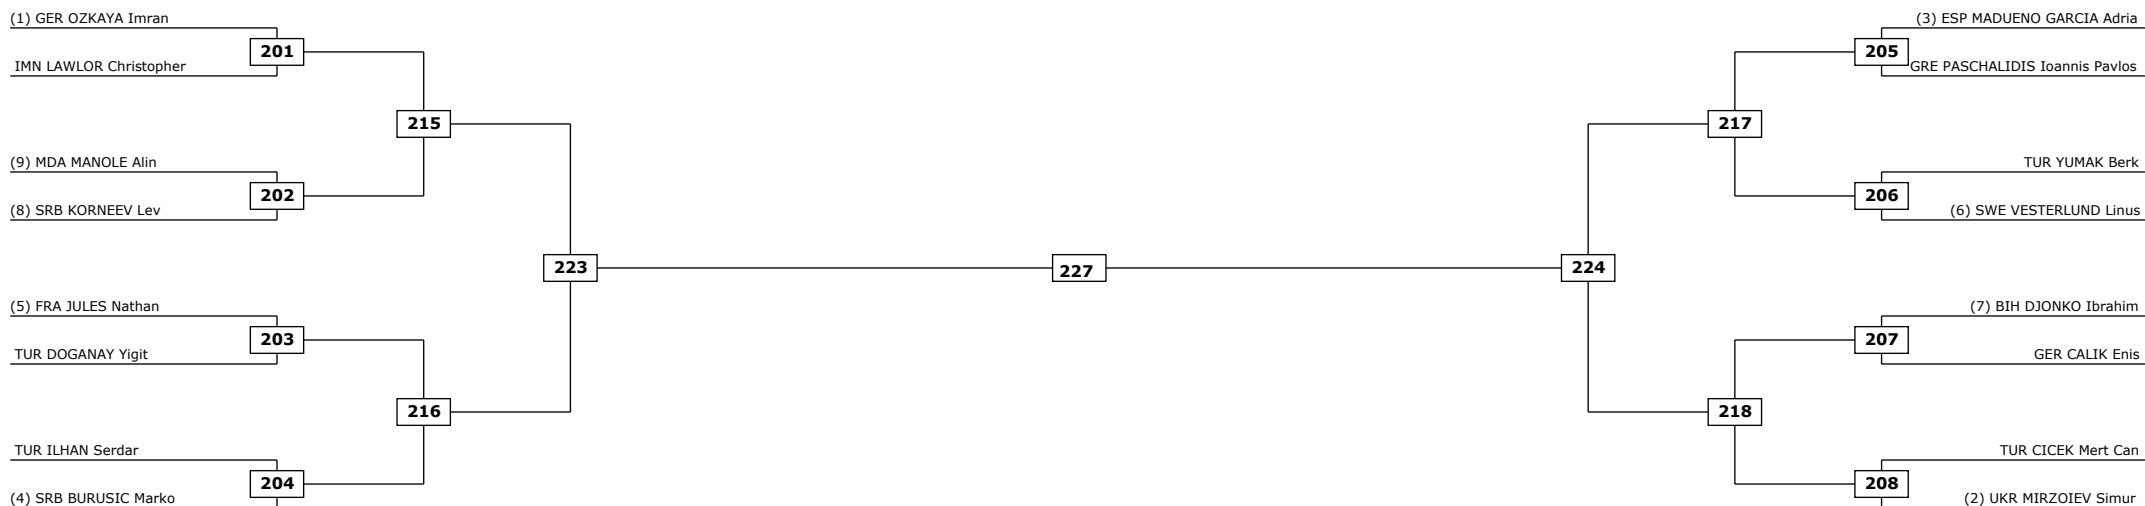

Classification

| |
|--|
| |
| |
| |
| |
| |

Classification

| |
|--|
| |
| |
| |
| |
| |

LEGEND

(RSC) Win by Referee stop the contest
(PTF) Win by final score

(WDR) Win by Withdrawal

(DSQ) Win by Disqualification

(DQB) Win by Disqualification for unspo

R: Round

Classification

| |
|--|
| |
| |
| |
| |
| |

LEGEND:

(RSC) Win by Referee stop the contest
(PTF) Win by final score

(WDR) Win by Withdrawal

(DSQ) Win by Disqualification