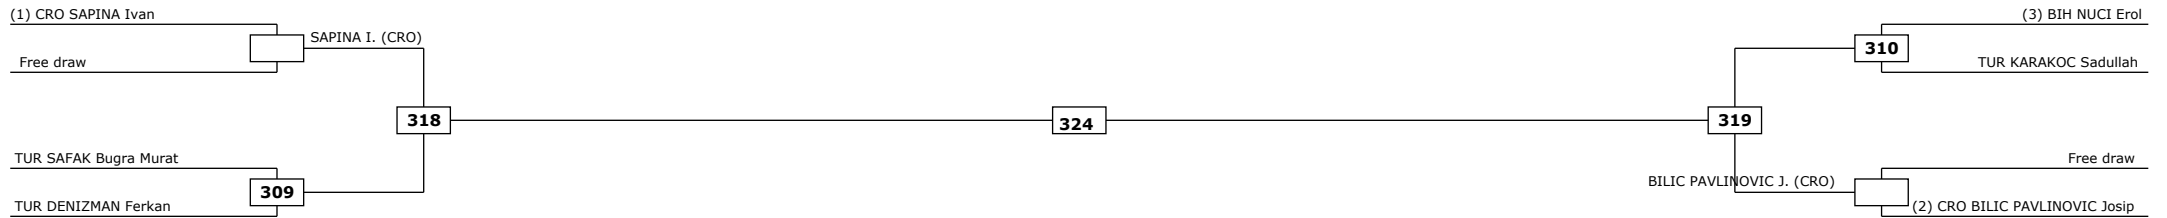

(DQB) Win by Disqualification for unspo

R: Round

Classification

| |
|--|
| |
| |
| |
| |
| |

LEGEND:

(RSC) Win by Referee stop the contest
(PTF) Win by final score

(WDR) Win by Withdrawal

(DSQ) Win by Disqualification